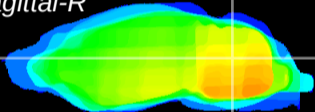

Coronal

Sagittal-R

Sagittal-L

ViBrism: CX09865
Horizontal

Cb nucleus