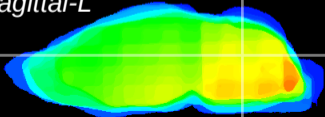

Coronal

Sagittal-R

Sagittal-L

ViBrism: CX09865
Horizontal

Cb nucleus