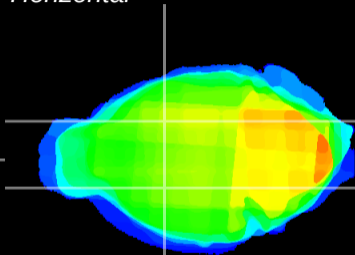

Coronal

Sagittal-R

Sagittal-L

ViBrisM: CX09865
Horizontal

GP