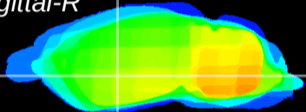

Coronal

Sagittal-R

Sagittal-L

ViBrisM: CX09865
Horizontal

GP