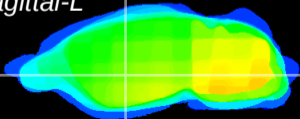

Coronal

Sagittal-R

Sagittal-L

ViBrisM: CX09865
Horizontal

GP