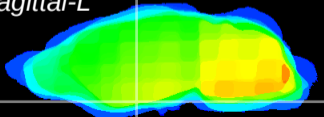

Coronal

Sagittal-R

Sagittal-L

ViBrism: CX09865
Horizontal

S0