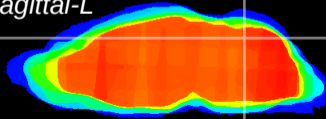

Coronal

Sagittal-R

Sagittal-L

ViBrism: CX09867  
Horizontal

Cb vermis