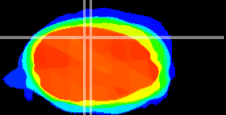

Coronal

Sagittal-R

Sagittal-L

ViBrism: CX09867  
Horizontal

Cb vermis