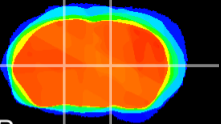

Coronal

Sagittal-R

Sagittal-L

ViBriSM: CX09867  
Horizontal

VA/VL