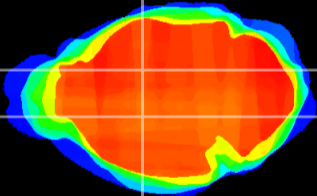

Coronal

Sagittal-R

Sagittal-L

ViBriSM: CX09867  
Horizontal

VA/VL