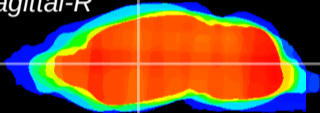

Coronal

Sagittal-R

Sagittal-L

ViBriSM: CX09867  
Horizontal

VA/VL