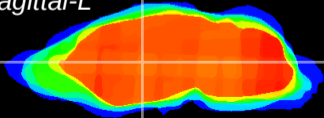

Coronal

Sagittal-R

Sagittal-L

ViBriSM: CX09867  
Horizontal

VA/VL