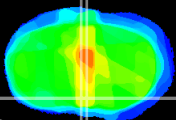

Coronal

Sagittal-R

Sagittal-L

ViBrism: CX09868
Horizontal

MPA