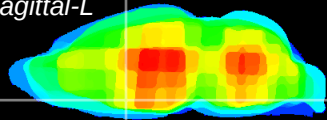

Coronal

Sagittal-R

Sagittal-L

ViBrism: CX09868
Horizontal

MPA