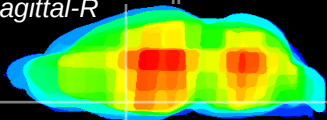

Coronal

Sagittal-R

Sagittal-L

ViBrism: CX09868
Horizontal

MPA