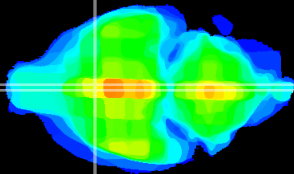

Coronal

Sagittal-R

Sagittal-L

ViBrism: CX09868
Horizontal

MPA