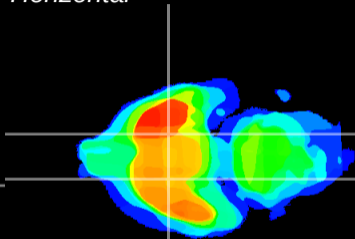

Coronal

Sagittal-R

Sagittal-L

ViBriSM: CX09870
Horizontal

S0