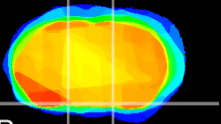

Coronal

Sagittal-R

Sagittal-L

ViBriSM: CX09870
Horizontal

S0