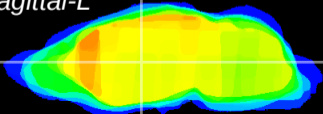

Coronal

Sagittal-R

Sagittal-L

ViBrism: CX09876
Horizontal

VA/VL