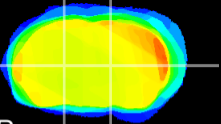

Coronal

Sagittal-R

Sagittal-L

ViBrism: CX09876
Horizontal

VA/VL