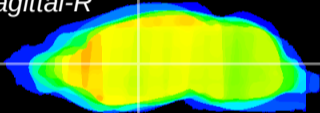

Coronal

Sagittal-R

Sagittal-L

ViBrism: CX09876
Horizontal

VA/VL