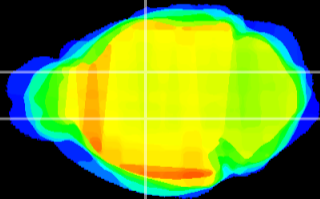

Coronal

Sagittal-R

Sagittal-L

ViBrism: CX09876
Horizontal

VA/VL