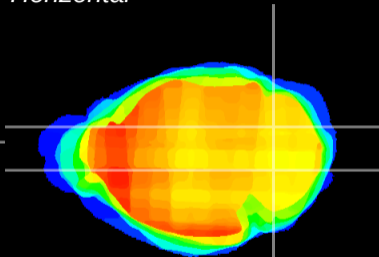

Coronal

Sagittal-R

Sagittal-L

ViBrism: CX09877
Horizontal

Cb nucleus