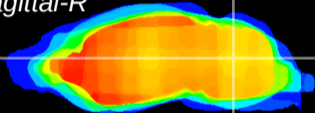

Coronal

Sagittal-R

Sagittal-L

ViBrism: CX09877
Horizontal

Cb nucleus