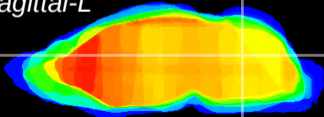

Coronal

Sagittal-R

Sagittal-L

ViBrism: CX09877
Horizontal

Cb nucleus