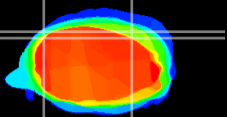

Coronal

Sagittal-R

Sagittal-L

ViBrism: CX09879
Horizontal

Cb lobe