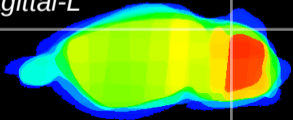

Coronal

Sagittal-R

Sagittal-L

ViBrism: CX09879
Horizontal

Cb lobe