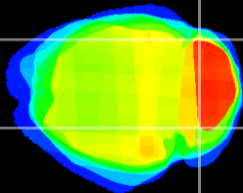

Coronal

Sagittal-R

Sagittal-L

ViBrism: CX09879
Horizontal

Cb lobe