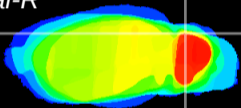

Coronal

Sagittal-R

Sagittal-L

ViBrism: CX09879
Horizontal

Cb lobe