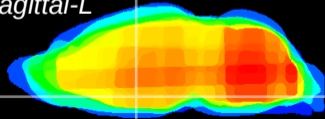

Coronal

Sagittal-R

Sagittal-L

ViBriSm: CX09883
Horizontal

SPa dorsal