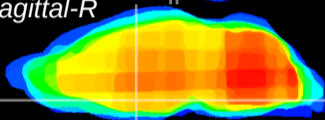

Coronal

Sagittal-R

Sagittal-L

ViBriSm: CX09883
Horizontal

SPa dorsal