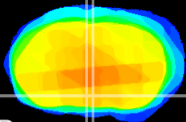

Coronal

Sagittal-R

Sagittal-L

ViBriSm: CX09883
Horizontal

SPa dorsal