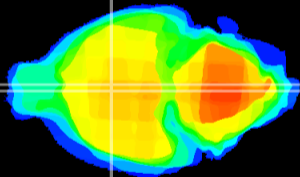

Coronal

Sagittal-R

Sagittal-L

ViBriSm: CX09883
Horizontal

SPa dorsal