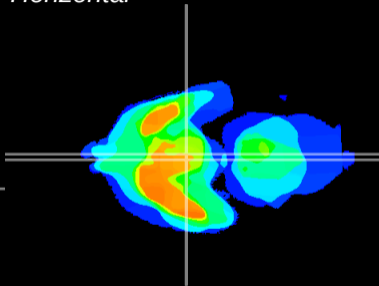

Coronal

Sagittal-R

Sagittal-L

ViBrism: CX09886
Horizontal

Arc