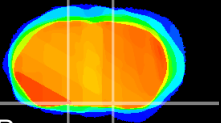

Coronal

Sagittal-R

Sagittal-L

ViBriSM: CX09888  
Horizontal

S0