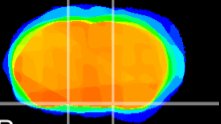

Coronal

Sagittal-R

Sagittal-L

ViBrism: CX09892
Horizontal

S0