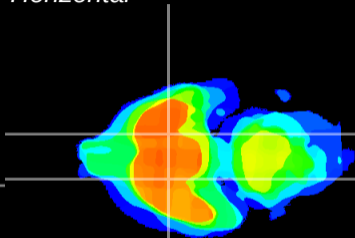

Coronal

Sagittal-R

Sagittal-L

ViBrism: CX09892
Horizontal

S0