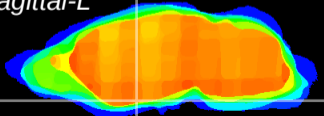

Coronal

Sagittal-R

Sagittal-L

ViBrism: CX09892
Horizontal

S0