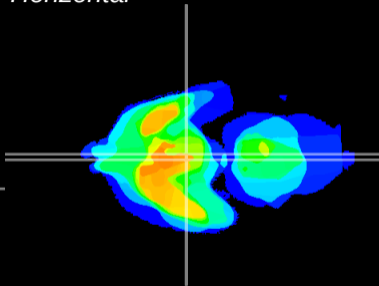

Coronal

Sagittal-R

Sagittal-L

ViBrism: CX09896
Horizontal

Arc