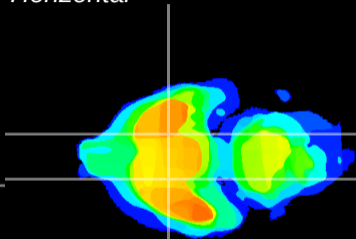

Coronal

Sagittal-R

Sagittal-L

ViBrisM: CX09900
Horizontal

S0