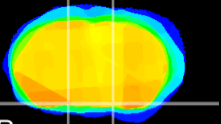

Coronal

Sagittal-R

Sagittal-L

ViBrisM: CX09900
Horizontal

S0