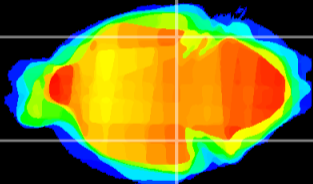

Coronal

Sagittal-R

Sagittal-L

ViBriSm: CX09900
Horizontal

ventral S