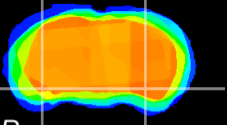

Coronal

Sagittal-R

Sagittal-L

ViBriSm: CX09900
Horizontal

ventral S