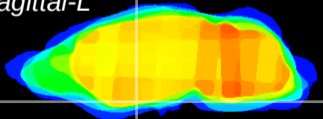

Coronal

Sagittal-R

Sagittal-L

ViBrism: CX09901
Horizontal

S0