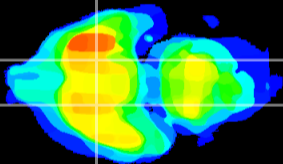

Coronal

Sagittal-R

Sagittal-L

ViBrism: CX09901
Horizontal

S0