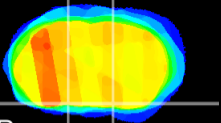

Coronal

Sagittal-R

Sagittal-L

ViBrism: CX09901
Horizontal

S0