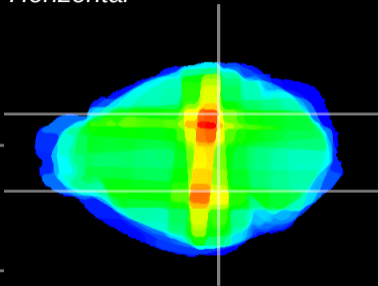

Coronal

Sagittal-R

Sagittal-L

ViBrism: CX09902
Horizontal

MG