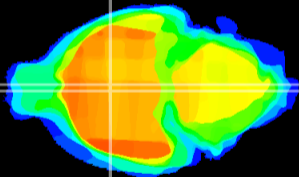

Coronal

Sagittal-R

Sagittal-L

ViBriSm: CX09904  
Horizontal

SPa dorsal