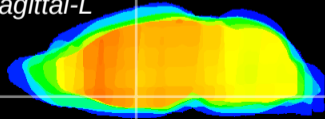

Coronal

Sagittal-R

Sagittal-L

ViBriSm: CX09904  
Horizontal

SPa dorsal