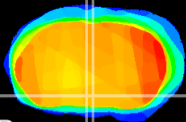

Coronal

Sagittal-R

Sagittal-L

ViBriSm: CX09904  
Horizontal

SPa dorsal