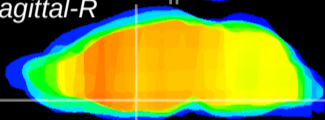

Coronal

Sagittal-R

Sagittal-L

ViBriSm: CX09904  
Horizontal

SPa dorsal