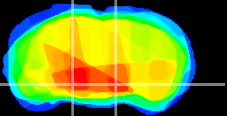

Coronal

Sagittal-R

Sagittal-L

ViBrism: CX09909
Horizontal

SN