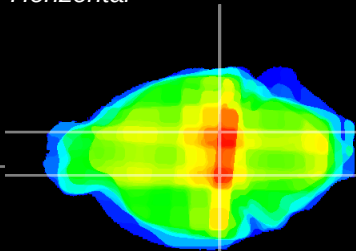

Coronal

Sagittal-R

Sagittal-L

ViBrism: CX09909
Horizontal

SN