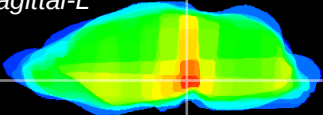

Coronal

Sagittal-R

Sagittal-L

ViBrism: CX09909
Horizontal

SN