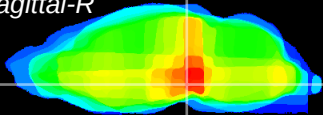

Coronal

Sagittal-R

Sagittal-L

ViBrism: CX09909
Horizontal

SN