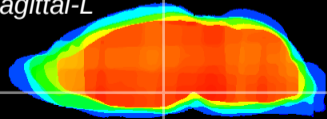

Coronal

Sagittal-R

Sagittal-L

ViBrism: CX09911
Horizontal

DM