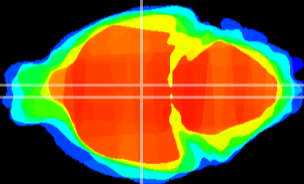

Coronal

Sagittal-R

Sagittal-L

ViBrism: CX09911
Horizontal

DM