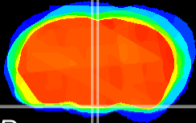

Coronal

Sagittal-R

Sagittal-L

ViBrism: CX09914
Horizontal

Arc