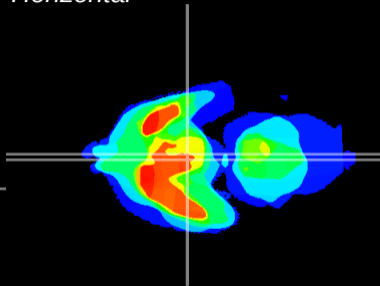

Coronal

Sagittal-R

Sagittal-L

ViBrism: CX09914
Horizontal

Arc