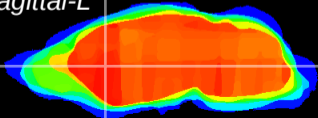

Coronal

Sagittal-R

Sagittal-L

ViBriSM: CX09914
Horizontal

CPU medial