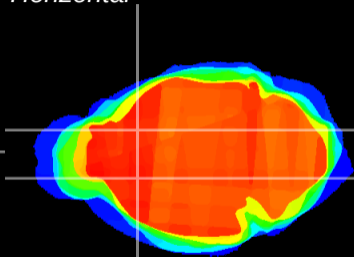

Coronal

Sagittal-R

Sagittal-L

ViBriSM: CX09914
Horizontal

CPU medial