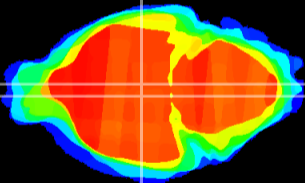

Coronal

Sagittal-R

Sagittal-L

ViBrism: CX09914
Horizontal

DM