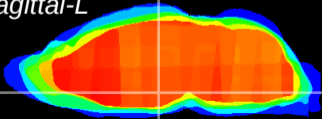

Coronal

Sagittal-R

Sagittal-L

ViBrism: CX09914
Horizontal

DM