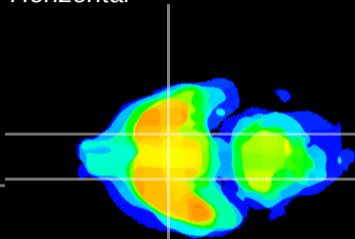

Coronal

Sagittal-R

Sagittal-L

ViBrism: CX09917
Horizontal

S0