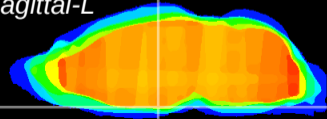

Coronal

Sagittal-R

Sagittal-L

ViBrism: CX09920
Horizontal

Arc