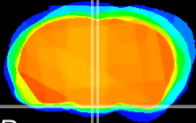

Coronal

Sagittal-R

Sagittal-L

ViBrism: CX09920
Horizontal

Arc