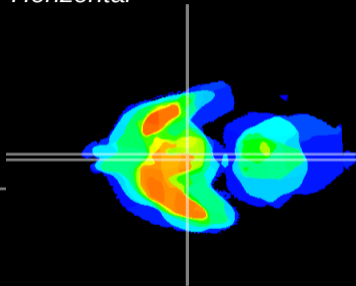

Coronal

Sagittal-R

Sagittal-L

ViBrism: CX09920
Horizontal

Arc