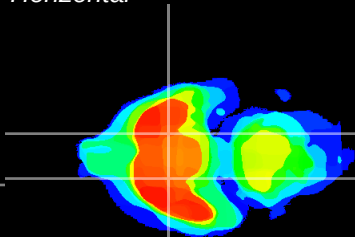

Coronal

Sagittal-R

Sagittal-L

ViBrism: CX09923
Horizontal

S0