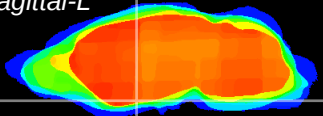

Coronal

Sagittal-R

Sagittal-L

ViBrism: CX09923
Horizontal

S0