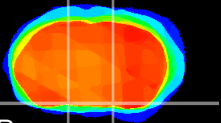

Coronal

Sagittal-R

Sagittal-L

ViBrism: CX09923
Horizontal

S0