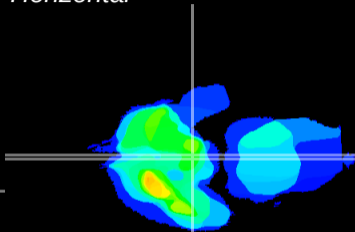

Coronal

Sagittal-R

Sagittal-L

ViBrism: CX09924
Horizontal

ME