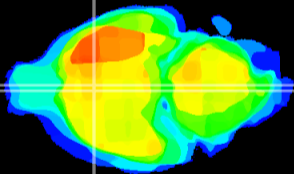

Coronal

Sagittal-R

Sagittal-L

ViBriSM: CX09925
Horizontal

MPA