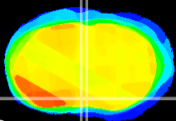

Coronal

Sagittal-R

Sagittal-L

ViBriSM: CX09925
Horizontal

MPA