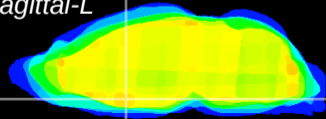

Coronal

Sagittal-R

Sagittal-L

ViBriSM: CX09925
Horizontal

MPA