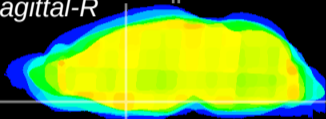

Coronal

Sagittal-R

Sagittal-L

ViBriSM: CX09925
Horizontal

MPA