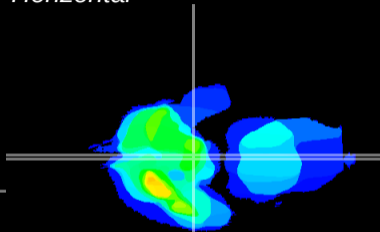

Coronal

Sagittal-R

Sagittal-L

ViBrism: CX09926
Horizontal

ME