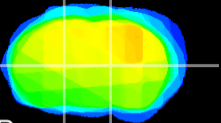

Coronal

Sagittal-R

Sagittal-L

ViBrism: CX09927  
Horizontal

VA/VL