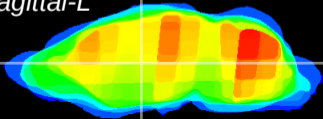

Coronal

Sagittal-R

Sagittal-L

ViBrism: CX09927  
Horizontal

VA/VL