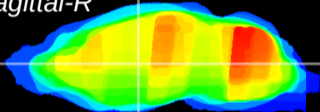

Coronal

Sagittal-R

Sagittal-L

ViBrism: CX09927  
Horizontal

VA/VL