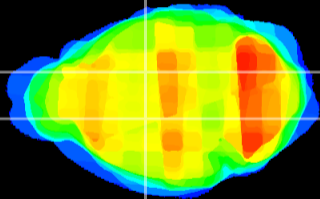

Coronal

Sagittal-R

Sagittal-L

ViBrism: CX09927  
Horizontal

VA/VL