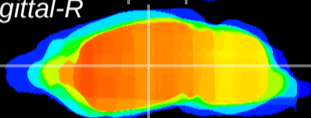

Coronal

Sagittal-R

Sagittal-L

ViBrism: CX09937
Horizontal

VPM/VPL