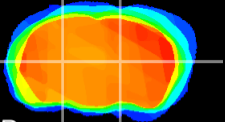

Coronal

Sagittal-R

Sagittal-L

ViBrism: CX09937
Horizontal

VPM/VPL