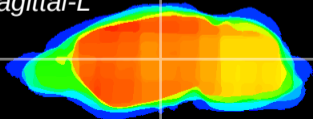

Coronal

Sagittal-R

Sagittal-L

ViBrism: CX09937
Horizontal

VPM/VPL