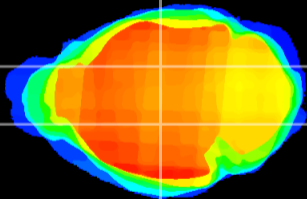

Coronal

Sagittal-R

Sagittal-L

ViBrism: CX09937
Horizontal

VPM/VPL