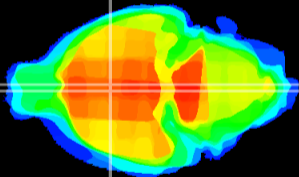

Coronal

Sagittal-R

Sagittal-L

ViBrisM: CX09940
Horizontal

SPa dorsal