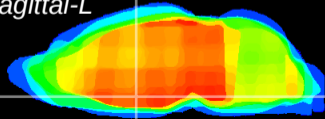

Coronal

Sagittal-R

Sagittal-L

ViBrisM: CX09940
Horizontal

SPa dorsal