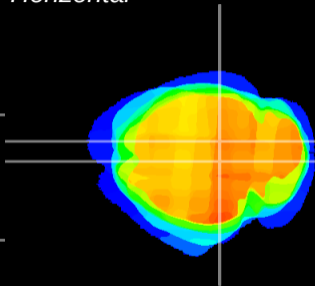

Coronal

Sagittal-R

Sagittal-L

ViBrism: CX09942
Horizontal

SC