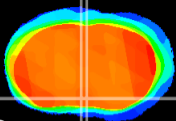

Coronal

Sagittal-R

Sagittal-L

ViBrism: CX09949
Horizontal

MPA