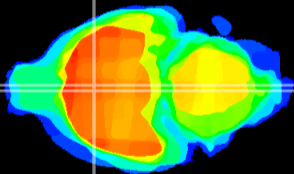

Coronal

Sagittal-R

Sagittal-L

ViBrism: CX09949
Horizontal

MPA