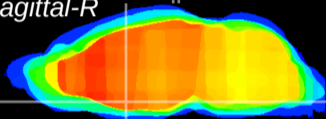

Coronal

Sagittal-R

Sagittal-L

ViBrism: CX09949
Horizontal

MPA