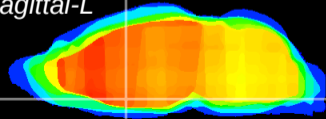

Coronal

Sagittal-R

Sagittal-L

ViBrism: CX09949
Horizontal

MPA