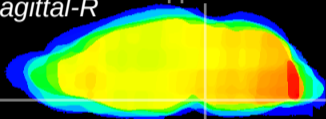

Coronal

Sagittal-R

Sagittal-L

ViBrism: CX09962
Horizontal

Pn