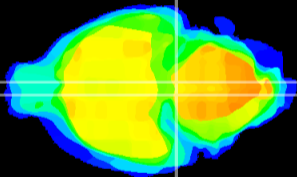

Coronal

Sagittal-R

Sagittal-L

ViBrism: CX09962
Horizontal

Pn