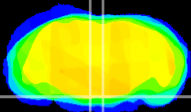

Coronal

Sagittal-R

Sagittal-L

ViBrism: CX09962
Horizontal

Pn