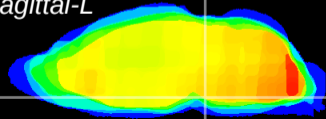

Coronal

Sagittal-R

Sagittal-L

ViBrism: CX09962
Horizontal

Pn