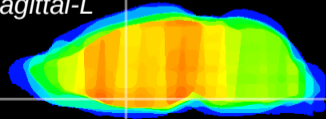

Coronal

Sagittal-R

Sagittal-L

ViBriSM: CX09963  
Horizontal

MPA