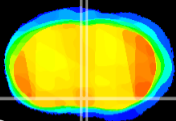

Coronal

Sagittal-R

Sagittal-L

ViBriSM: CX09963  
Horizontal

MPA