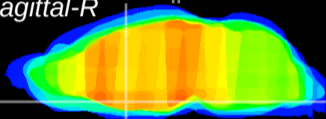

Coronal

Sagittal-R

Sagittal-L

ViBriSM: CX09963  
Horizontal

MPA