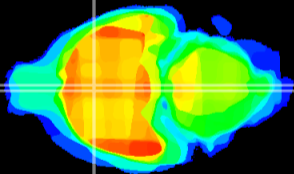

Coronal

Sagittal-R

Sagittal-L

ViBriSM: CX09963  
Horizontal

MPA