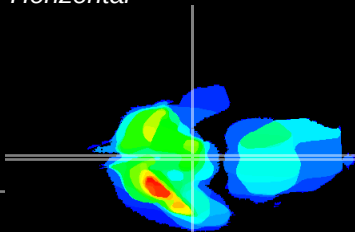

Coronal

Sagittal-R

Sagittal-L

ViBrism: CX09966
Horizontal

ME