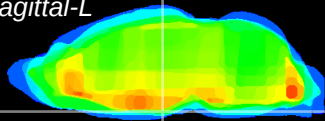

Coronal

Sagittal-R

Sagittal-L

ViBrism: CX09966
Horizontal

ME