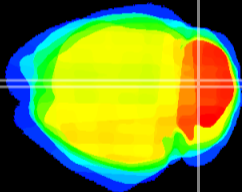

Coronal

Sagittal-R

Sagittal-L

ViBrism: CX09967
Horizontal

Cb vermis