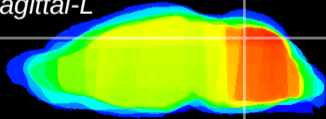

Coronal

Sagittal-R

Sagittal-L

ViBrism: CX09967
Horizontal

Cb vermis