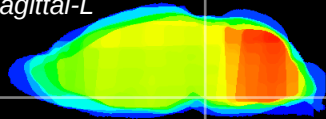

Coronal

Sagittal-R

Sagittal-L

ViBrism: CX09967
Horizontal

Pn