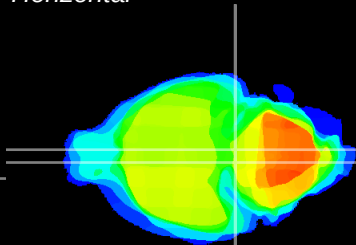

Coronal

Sagittal-R

Sagittal-L

ViBrism: CX09967
Horizontal

Pn