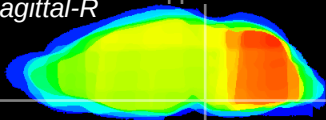

Coronal

Sagittal-R

Sagittal-L

ViBrism: CX09967
Horizontal

Pn