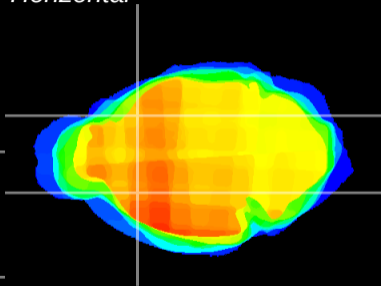

Coronal

Sagittal-R

Sagittal-L

ViBrism: CX09969
Horizontal

CPU lateral