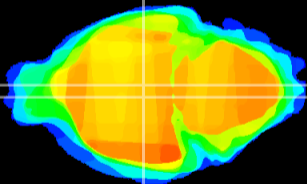

Coronal

Sagittal-R

Sagittal-L

ViBrism: CX09974
Horizontal

DM