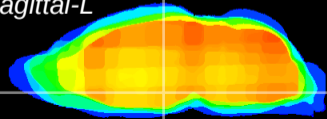

Coronal

Sagittal-R

Sagittal-L

ViBrism: CX09974
Horizontal

DM