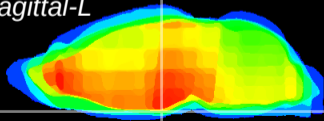

Coronal

Sagittal-R

Sagittal-L

ViBrism: CX09983
Horizontal

ME