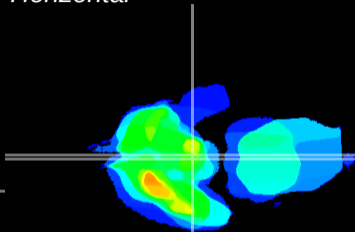

Coronal

Sagittal-R

Sagittal-L

ViBrism: CX09983
Horizontal

ME