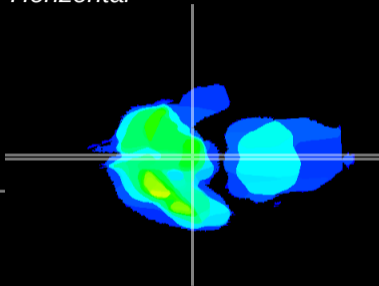

Coronal

Sagittal-R

Sagittal-L

ViBrism: CX09985
Horizontal

ME