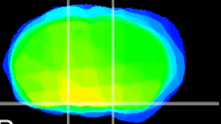

Coronal

Sagittal-R

Sagittal-L

ViBrism: CX09987
Horizontal

S0