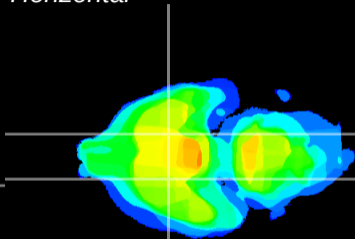

Coronal

Sagittal-R

Sagittal-L

ViBrism: CX09987
Horizontal

S0