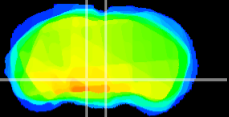

Coronal

Sagittal-R

Sagittal-L

ViBrism: CX09987
Horizontal

VTA