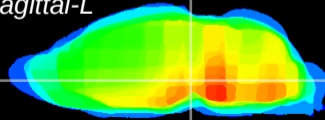

Coronal

Sagittal-R

Sagittal-L

ViBrism: CX09987
Horizontal

VTA