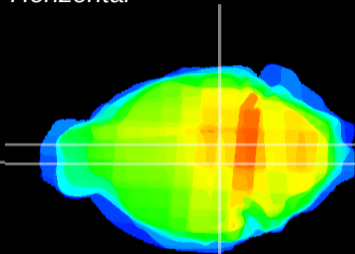

Coronal

Sagittal-R

Sagittal-L

ViBrism: CX09987
Horizontal

VTA