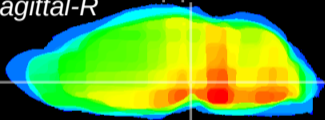

Coronal

Sagittal-R

Sagittal-L

ViBrism: CX09987
Horizontal

VTA