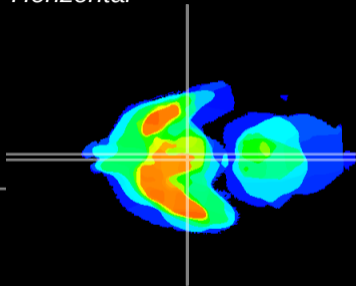

Coronal

Sagittal-R

Sagittal-L

ViBrism: CX09995
Horizontal

Arc