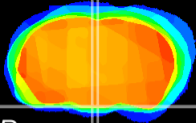

Coronal

Sagittal-R

Sagittal-L

ViBrism: CX09995
Horizontal

Arc