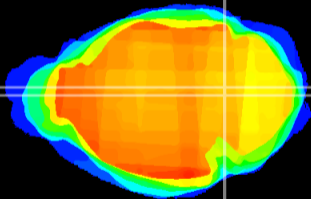

Coronal

Sagittal-R

Sagittal-L

ViBrism: CX09995
Horizontal

Tg