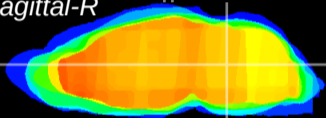

Coronal

Sagittal-R

Sagittal-L

ViBrism: CX09995
Horizontal

Tg