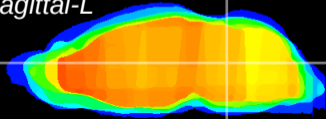

Coronal

Sagittal-R

Sagittal-L

ViBrism: CX09995
Horizontal

Tg