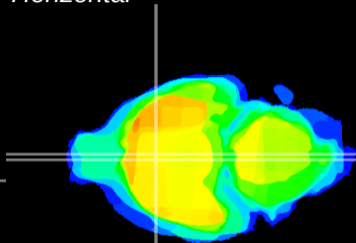

*Coronal*

*Sagittal-R*

*Sagittal-L*

ViBrism: CX10003  
*Horizontal*

MPA